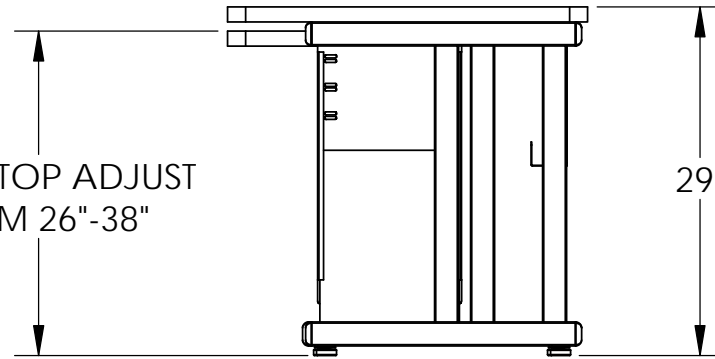

30" FLOAT SURFACE

OPTIONAL CPU RACK

FLOAT TOP ADJUST  
FROM 26"-38"

**COMPUTER COMFORTS INC.**

367 COLUMBIA  
MEMORIAL PKWY.  
KEMAH, TX 77565  
281-535-2288

**PROPRIETARY AND CONFIDENTIAL**

THE INFORMATION CONTAINED IN THIS DRAWING IS THE SOLE PROPERTY OF COMPUTER COMFORTS INC. ANY REPRODUCTION IN PART OR AS A WHOLE WITHOUT THE WRITTEN PERMISSION OF COMPUTER COMFORTS INC. IS PROHIBITED.

NOTE: 36"W TABLE THE COMPLETE FRONT SURFACE FLOATS

DRAWN BY	SAB
DATE	2/13/17
DO NOT SCALE DRAWING	

DIMENSIONS ARE IN INCHES  
TOLERANCES:  
FRACTIONAL  $\pm 1/32$   
ANGULAR: BEND  $\pm 1^\circ$   
ONE PLACE DECIMAL  $\pm .02$   
TWO PLACE DECIMAL  $\pm .01$   
THREE PLACE DECIMAL  $\pm .005$